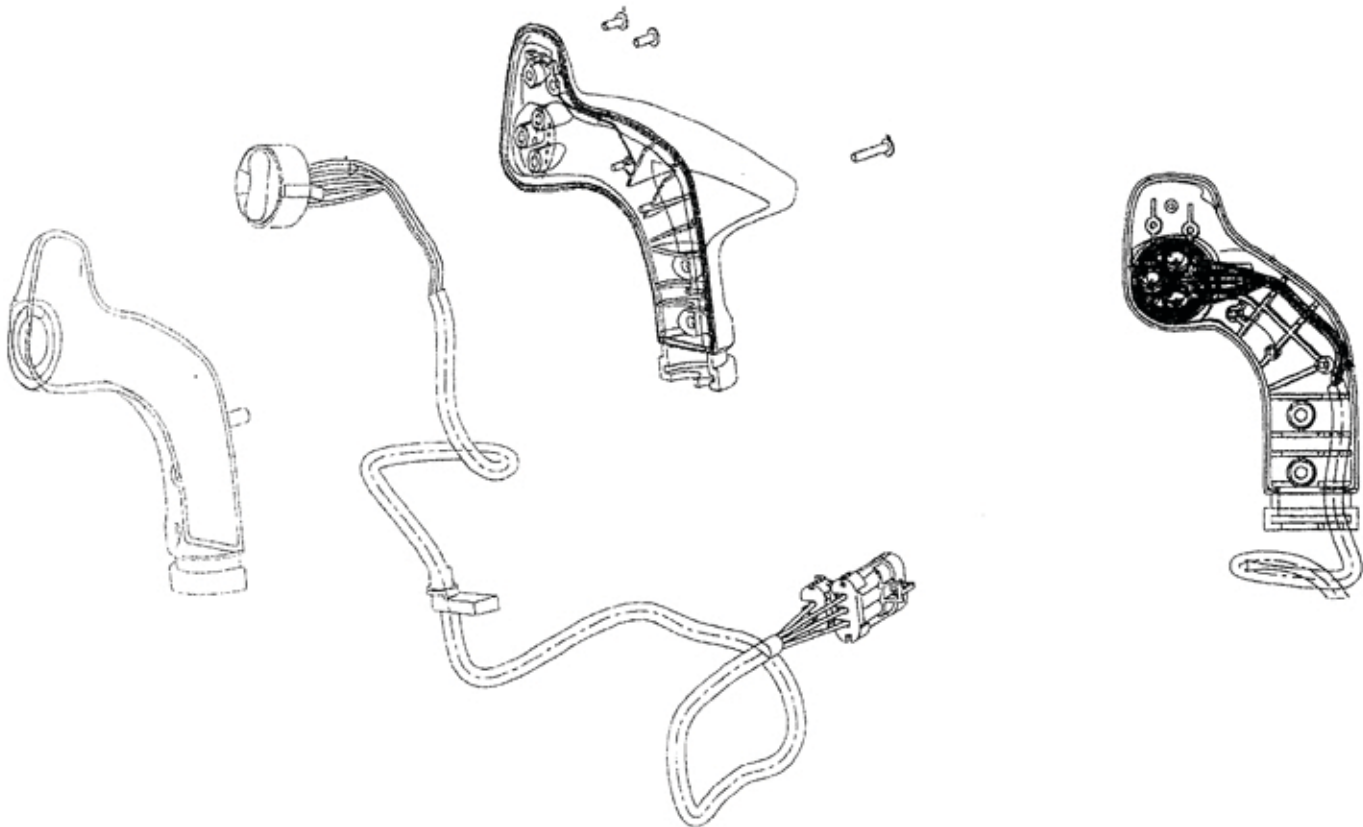

PART # LVA13698

ADDITIONAL PARTS NEEDED:

VMP - CASE INSERT (FITS BOTH CASE & CAT)
VMP - JD INSERT (JOHN DEERE)

MOUNTING BOLTS: FAS - 1129079
FAS - 1137018